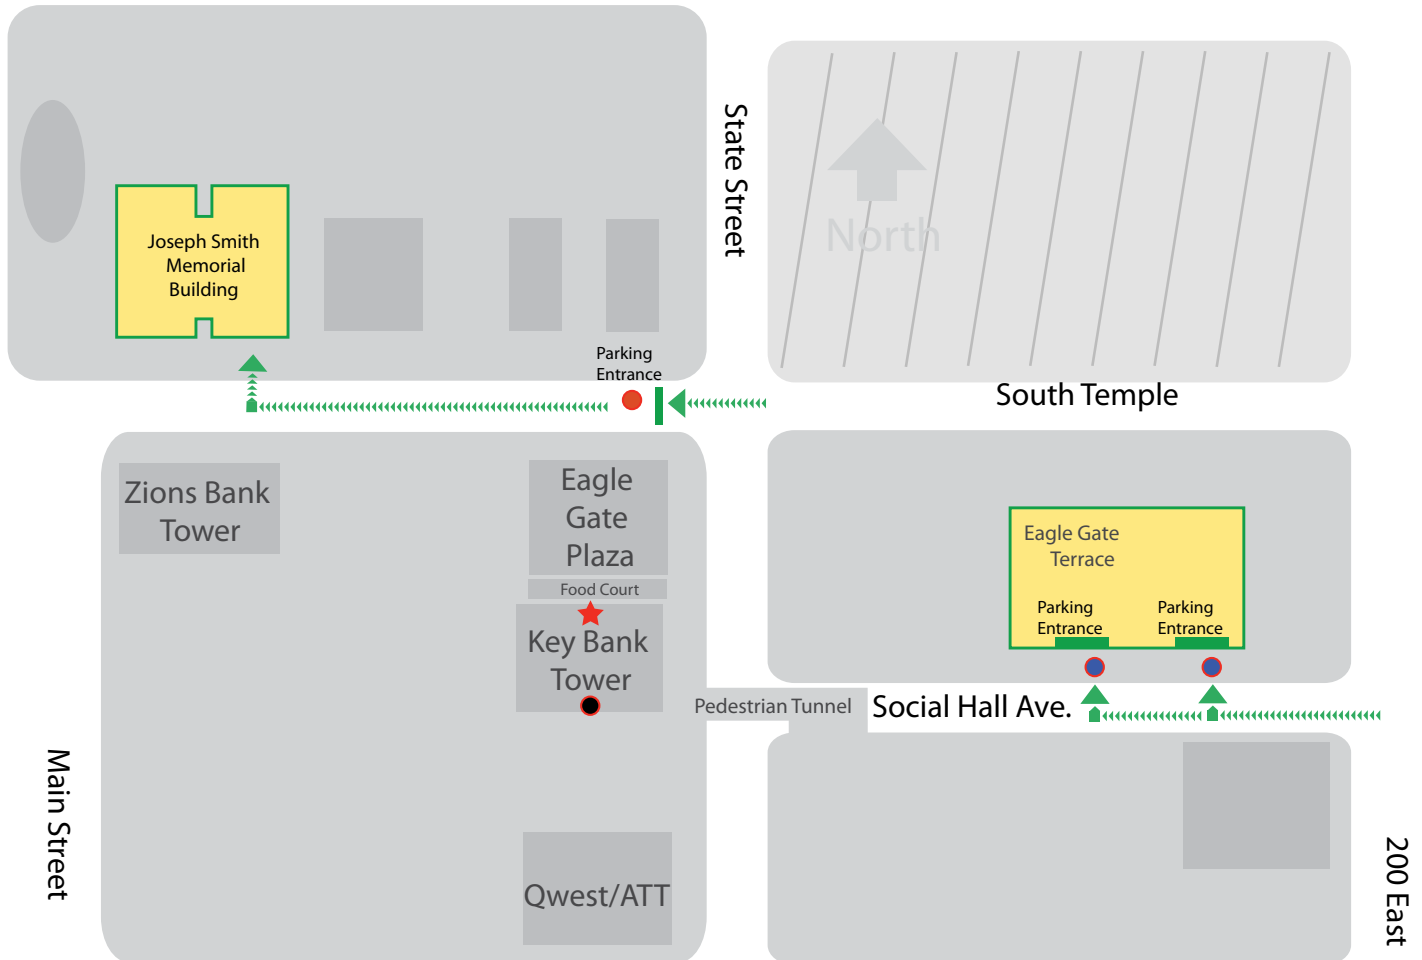

VANCOTT

Client & Qwest Parking

★ VANCOTT • 36 South State Street, Suite 1900 • Salt Lake City, UT 84111
Phone : 801.532.3333 • www.vancott.com

- Underground parking available beneath JSM Building, enter off South Temple.
- Multi-level parking available in Eagle Gate Parking structure, enter off Social Hall Avenue

For more information visit www.downtownrising.com

- Elevators